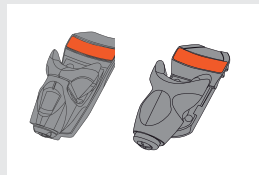

P14-MR

DIN: 8-18

● \$625.00

P18-MR

Black

DIN: 8-18

● \$575.00

Titanium

LOOK PIVOT BINDING TECHNOLOGY

7 CONTACT POINTS

7 Contact points help prevent pre-release

EXTRA-WIDE GLIDER

For added safety

REDUCED MOUNTING ZONE

"Flat spot" in under-foot ski flex is greatly reduced due to a 30% reduction in mounting zone compared to other bindings

HEEL PIECE CONCEPT

Unique rear pivot

ELASTIC TRAVEL

SPECIAL FREESKI BRAKE