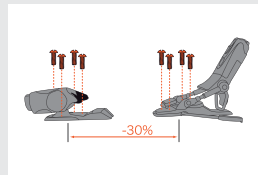

LOOK PIVOT BINDING TECHNOLOGY

7 CONTACT POINTS

7 Contact points help prevent pre-release

EXTRA-WIDE GLIDER

For added safety

REDUCED MOUNTING ZONE

"Flat spot" in under-foot ski flex is greatly reduced due to a 30% reduction in mounting zone compared to other bindings

HEEL PIECE CONCEPT

Unique rear pivot

ELASTIC TRAVEL

SPECIAL FREESKI BRAKE