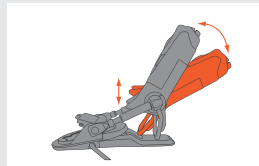

LOOK PIVOT BINDING TECHNOLOGY

7 CONTACT POINTS

7 Contact points help prevent pre-release

EXTRA-WIDE GLIDER

For added safety

REDUCED MOUNTING ZONE

"Flat spot" in under-foot ski flex is greatly reduced due to a 30% reduction in mounting zone compared to other bindings

HEEL PIECE CONCEPT

Unique rear pivot

ELASTIC TRAVEL

SPECIAL FREESKI BRAKE