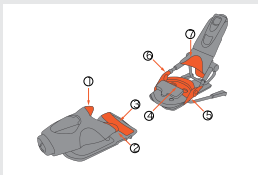

LOOK PIVOT BINDING TECHNOLOGY

7 CONTACT POINTS

7 Contact points help prevent pre-release

EXTRA-WIDE GLIDER

For added safety

REDUCED MOUNTING ZONE

"Flat spot" in under-foot ski flex is greatly reduced due to a 30% reduction in mounting zone compared to other bindings